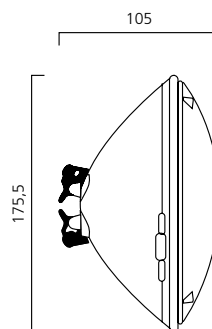

Dimensions (mm)

DIRECTIONS FOR USE

- Only for use with magnetic (non electronic) transformer.
- The remote control is an optional accessory; lamps also function with ordinary switches.